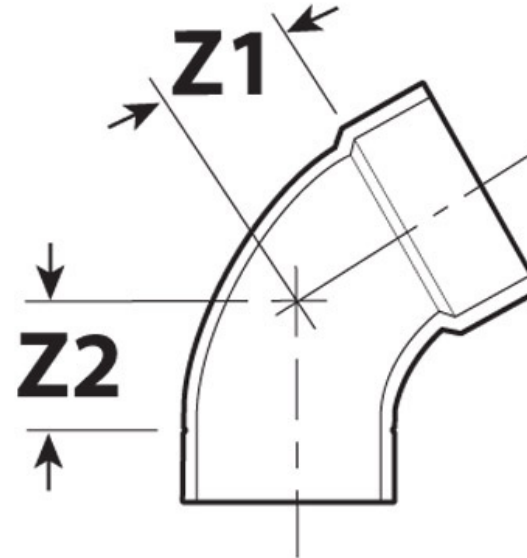

**Submittal Sheet**

Part Description:  
 3" PVC WHITE DWV 45 Degree or 1/8 Long  
 Turn Street Bend or Elbow Spigot X H

Part Number:  
 192403

**IPEX USA LLC**  
 Eastern U.S. TOLL FREE (888) 461-5307  
 Western U.S. TOLL FREE (800) 463-9572

Part #	Part UPC	Colour	Size (inches)	Ctn Qty	Ctn Bar Code	Ctn. Wt (Kgs)	Ctn. Wt (lbs)	Skid Cubic (m)	Skid Cubic (ft)	Ctns/Skid
192403	662671191342	WHITE	3X3	20	10662671191349	8.62	18.96	1.86	65.82	32

**Dimensions (inches)**