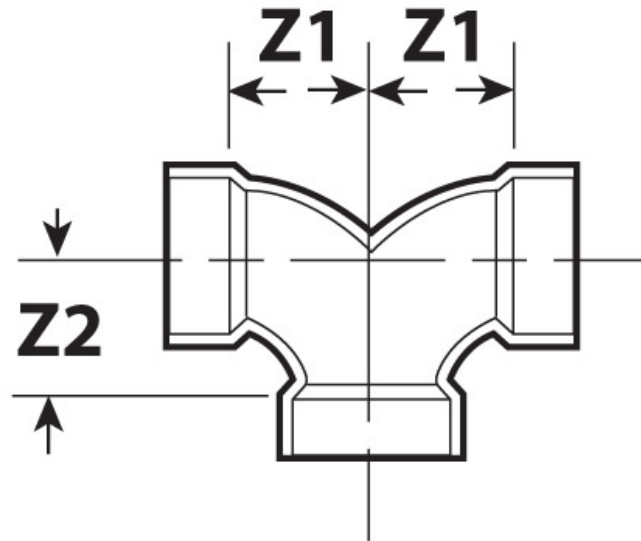

Part Description:
3" PVC WHITE DWV Double 90 Degree Bend
or Elbow H X H X H

Part Number:
192263

IPEX USA LLC
Eastern U.S. TOLL FREE (888) 461-5307
Western U.S. TOLL FREE (800) 463-9572

Part #	Part UPC	Colour	Size (inches)	Ctn Qty	Ctn Bar Code	Ctn. Wt (Kgs)	Ctn. Wt (lbs)	Skid Cubic (m)	Skid Cubic (ft)	Ctns/Skid
192263	662671190130	WHITE	3X3X3	10	10662671190137	7.54	16.59	1.86	65.82	32

Dimensions (inches)

A	B	C	D	Z1	Z2
2.971	3.069	2.45	2.769	3.059	3.068