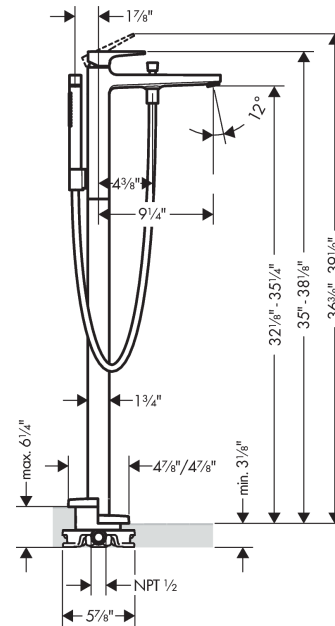

### Freestanding Tub Filler Trim with Loop Handle and 1.75 GPM Handshower

Finishes : **chrome** Part no. : **74532001**

#### Technology

#### Scale drawing

**Metropol**  
**Freestanding Tub Filler Trim with Loop Handle and 1.75 GPM Handshower**  
Finishes : **chrome**    Part no. : **74532001**

#### Spare parts list

Year of production: >01/18

Pos.	Description	Part no.	Price	PU
1	handle	93076000	-	1
2	screw cover	96338000	-	1
3	flange	97406000	-	1
4	nut	97209000	-	1
5	O-Ring 32x2	98193000	-	1
6	cartridge, assy	92730000	-	1
7	locking screw for handle	95140000	-	1
8	seal	95008000	-	1
9	O-ring 35x2	92604000	-	1
10	aerator M24x1 (30 l/min)	96512000	-	1
11	diverter knob	95284000	-	1
12	sleeve	97979000	-	1
13	selector	97978000	-	1
14	non return valve	97980000	-	1
15	shower hose 1,25 m	28282000	-	1
16	seal	98058000	-	1
17	shower holder, assy	96295000	-	1
18	handshower	04486000	-	1
19	filter packing	94246000	-	1
20	O-ring 9x1,5	98117000	-	1
21	hexagon socket screw M10x35	97670000	-	1
22	O-ring 44x2,5	98162000	-	1
23	O-ring 29x3	98371000	-	1
24	O-ring 7x2	98419000	-	1
25	escutcheon	93245000	-	1
a	extension set 60 mm	97686000	-	1