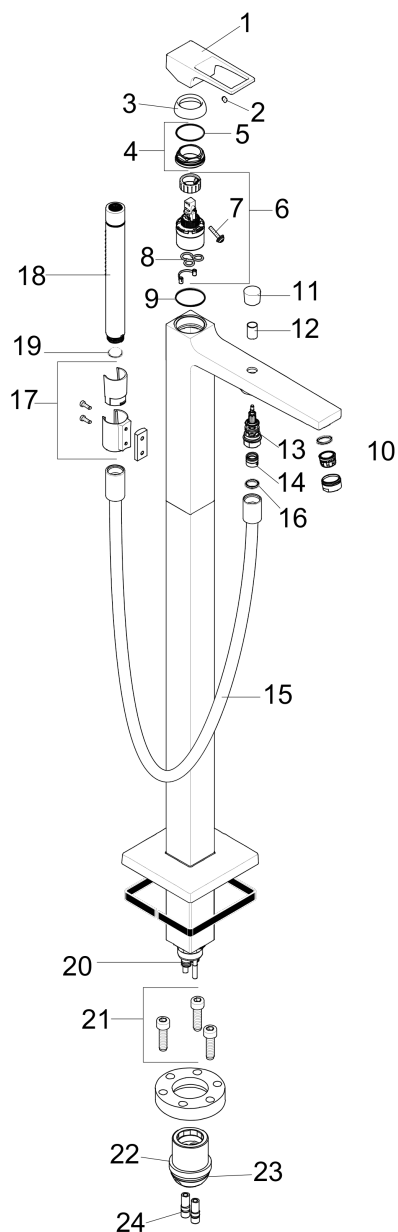

### Freestanding Tub Filler Trim with Loop Handle and 1.75 GPM Handshower

Finishes : **chrome** Part no. : **74532001**

#### Scale drawing

**Metropol**  
**Freestanding Tub Filler Trim with Loop Handle and 1.75 GPM Handshower**  
Finishes : **chrome**    Part no. : **74532001**

## Exploded drawing

Year of production: >01/18

#### Spare parts list

Year of production: >01/18

Pos.	Description	Part no.	Price	PU
1	handle	93076000	-	1
2	screw cover	96338000	-	1
3	flange	97406000	-	1
4	nut	97209000	-	1
5	O-Ring 32x2	98193000	-	1
6	cartridge, assy	92730000	-	1
7	locking screw for handle	95140000	-	1
8	seal	95008000	-	1
9	O-ring 35x2	92604000	-	1
10	aerator M24x1 (30 l/min)	96512000	-	1
11	diverter knob	95284000	-	1
12	sleeve	97979000	-	1
13	selector	97978000	-	1
14	non return valve	97980000	-	1
15	shower hose 1,25 m	28282000	-	1
16	seal	98058000	-	1
17	shower holder, assy	96295000	-	1
18	handshower	04486000	-	1
19	filter packing	94246000	-	1
20	O-ring 9x1,5	98117000	-	1
21	hexagon socket screw M10x35	97670000	-	1
22	O-ring 44x2,5	98162000	-	1
23	O-ring 29x3	98371000	-	1
24	O-ring 7x2	98419000	-	1
25	escutcheon	93245000	-	1
a	extension set 60 mm	97686000	-	1