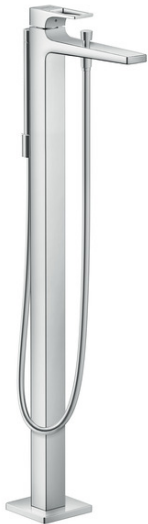

### Freestanding Tub Filler Trim with Loop Handle and 1.75 GPM Handshower

Finishes : **chrome** Part no. : **74532001**

##### Features

- Ceramic cartridge
- integrated shower support
- Diverter for handshower

#### Item details

List Price \$ 2,300.00

#### Scale drawing

**Metropol**  
**Freestanding Tub Filler Trim with Loop Handle and 1.75 GPM Handshower**  
Finishes : **chrome**    Part no. : **74532001**