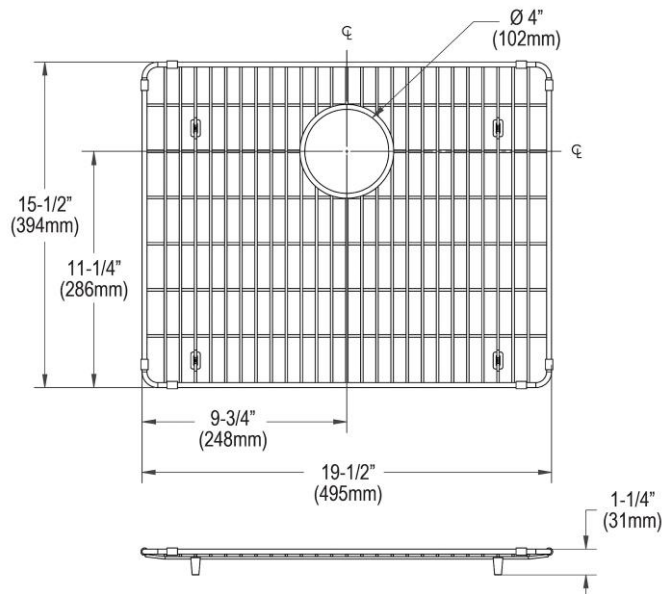

PART: _____ QTY: _____

PROJECT: _____

CONTACT: _____

DATE: _____

NOTES: _____

APPROVAL: _____

In keeping with our policy of continuing product improvement, Elkay reserves the right to change product specifications without notice. Please visit elkay.com for the most current version of Elkay product specification sheets. This specification describes an Elkay product with design, quality, and functional benefits to the user. When making a comparison of other producers' offerings, be certain these features are not overlooked.