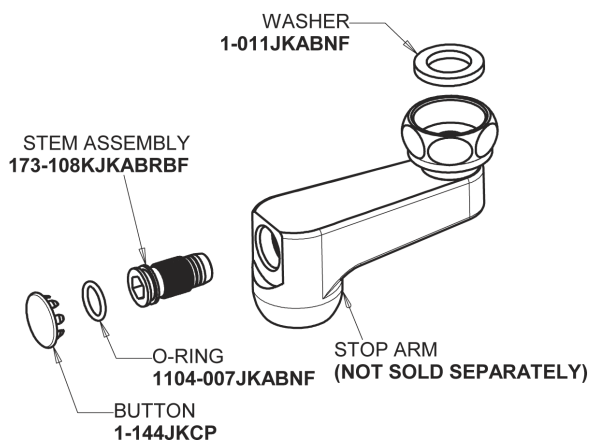

2-1/2" Offset Supply Arm with Integral Shut-off RJKABCP

Wall Flange 1-055JKCP