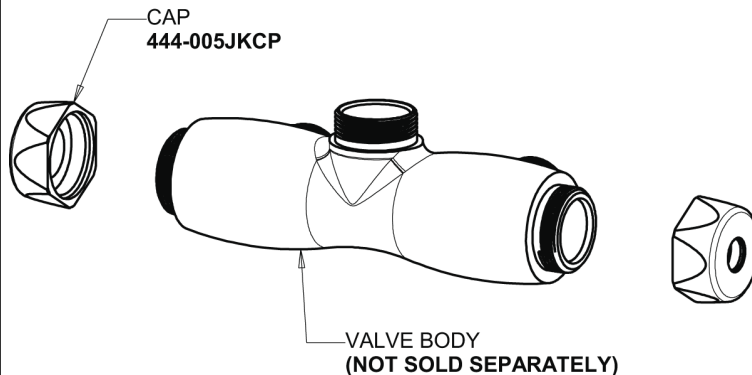

# Repair Parts

445-897SRXKCCP

Hot and Cold Water Sink Faucet

**CHICAGO  
FAUCETS**

a Geberit company

## 5-3/4" Rigid Vacuum Breaker Spout 897-SJKCP

## Base Parts: