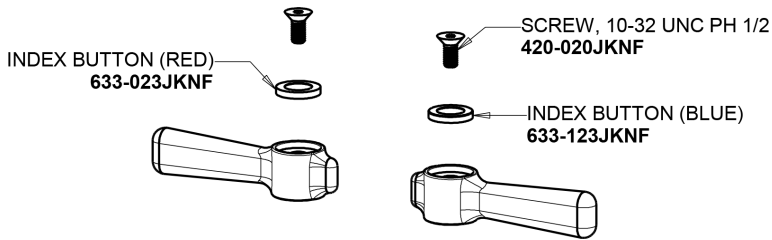

# Repair Parts

445-897SRXKCCP

Hot and Cold Water Sink Faucet

**CHICAGO  
FAUCETS** 

a Geberit company

2-3/8" Lever Handle  
369-PRJKCP

Ceramic 1/4-Turn Cartridge with Check Valve (pair)  
1-099XKCJKABNF (right)  
1-100XKCJKABNF (left)