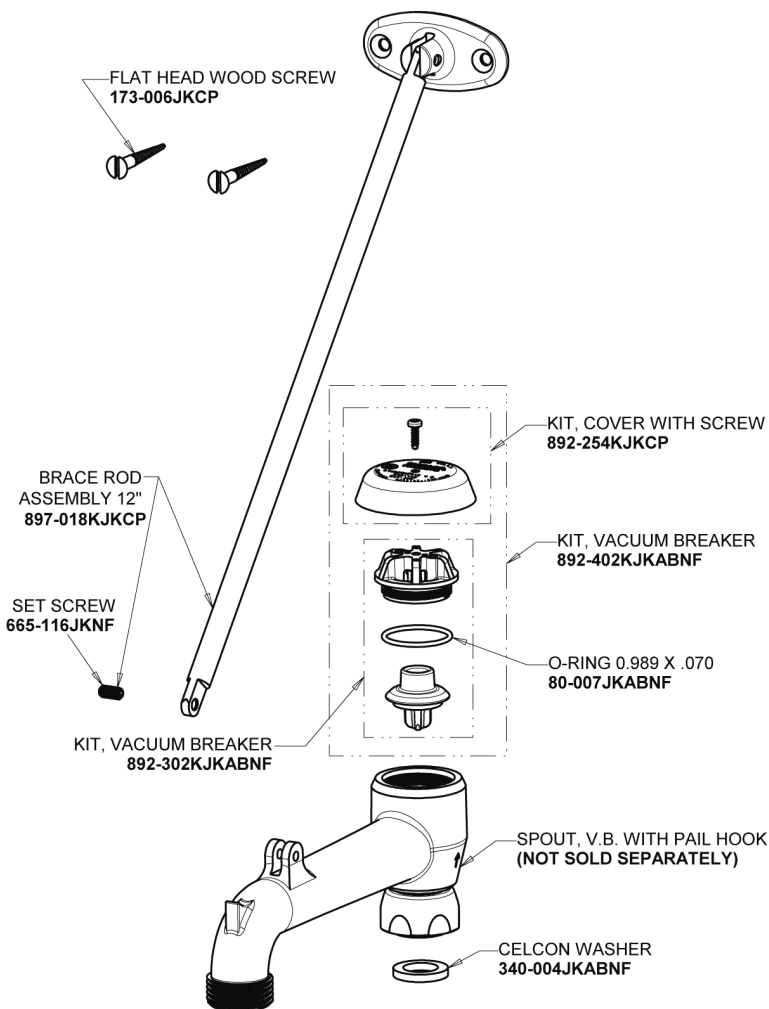

# Repair Parts

445-897SRXKCCP

Hot and Cold Water Sink Faucet

**CHICAGO  
FAUCETS**

a Geberit company

## 5-3/4" Rigid Vacuum Breaker Spout 897-SJKCP

## Base Parts:

# Repair Parts

445-897SRXKCCP

Hot and Cold Water Sink Faucet

**CHICAGO  
FAUCETS** 

a Geberit company

2-3/8" Lever Handle  
369-PRJKCP

Ceramic 1/4-Turn Cartridge with Check Valve (pair)  
1-099XKCJKABNF (right)  
1-100XKCJKABNF (left)